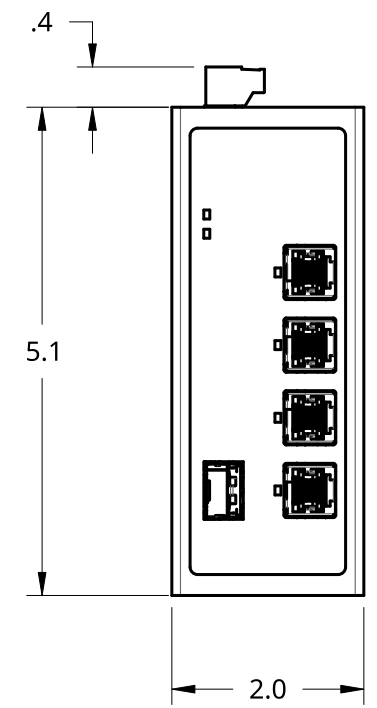

4

3

2

1

P/N	DESCRIPTION
FBX-POTS-FXO-4-1	POTS FIBER OPTIC CONVERTER, 4 CHANNELS, FXO, 1 SFP SOLT, POWERED BY 12-48VDC
FBX-POTS-FXS-4-1	POTS FIBER OPTIC CONVERTER, 4 CHANNELS, FXS, 1 SFP SOLT, POWERED BY 12-48VDC

REV	Zone	DESCRIPTION	DATE	APPROVED
A		INITIAL RELEASE	10/17/2024	KG

TITLE		UIO - 4 LINE POTS FIBER LINK SYSTEM - FXO/FXS		
SIZE	DWG NO.	REV.		
B	AD-125	A		
SCALE	WEIGHT	SHEET		
1:2		1 of 1		

**RLH**  
RLH Industries, Inc.