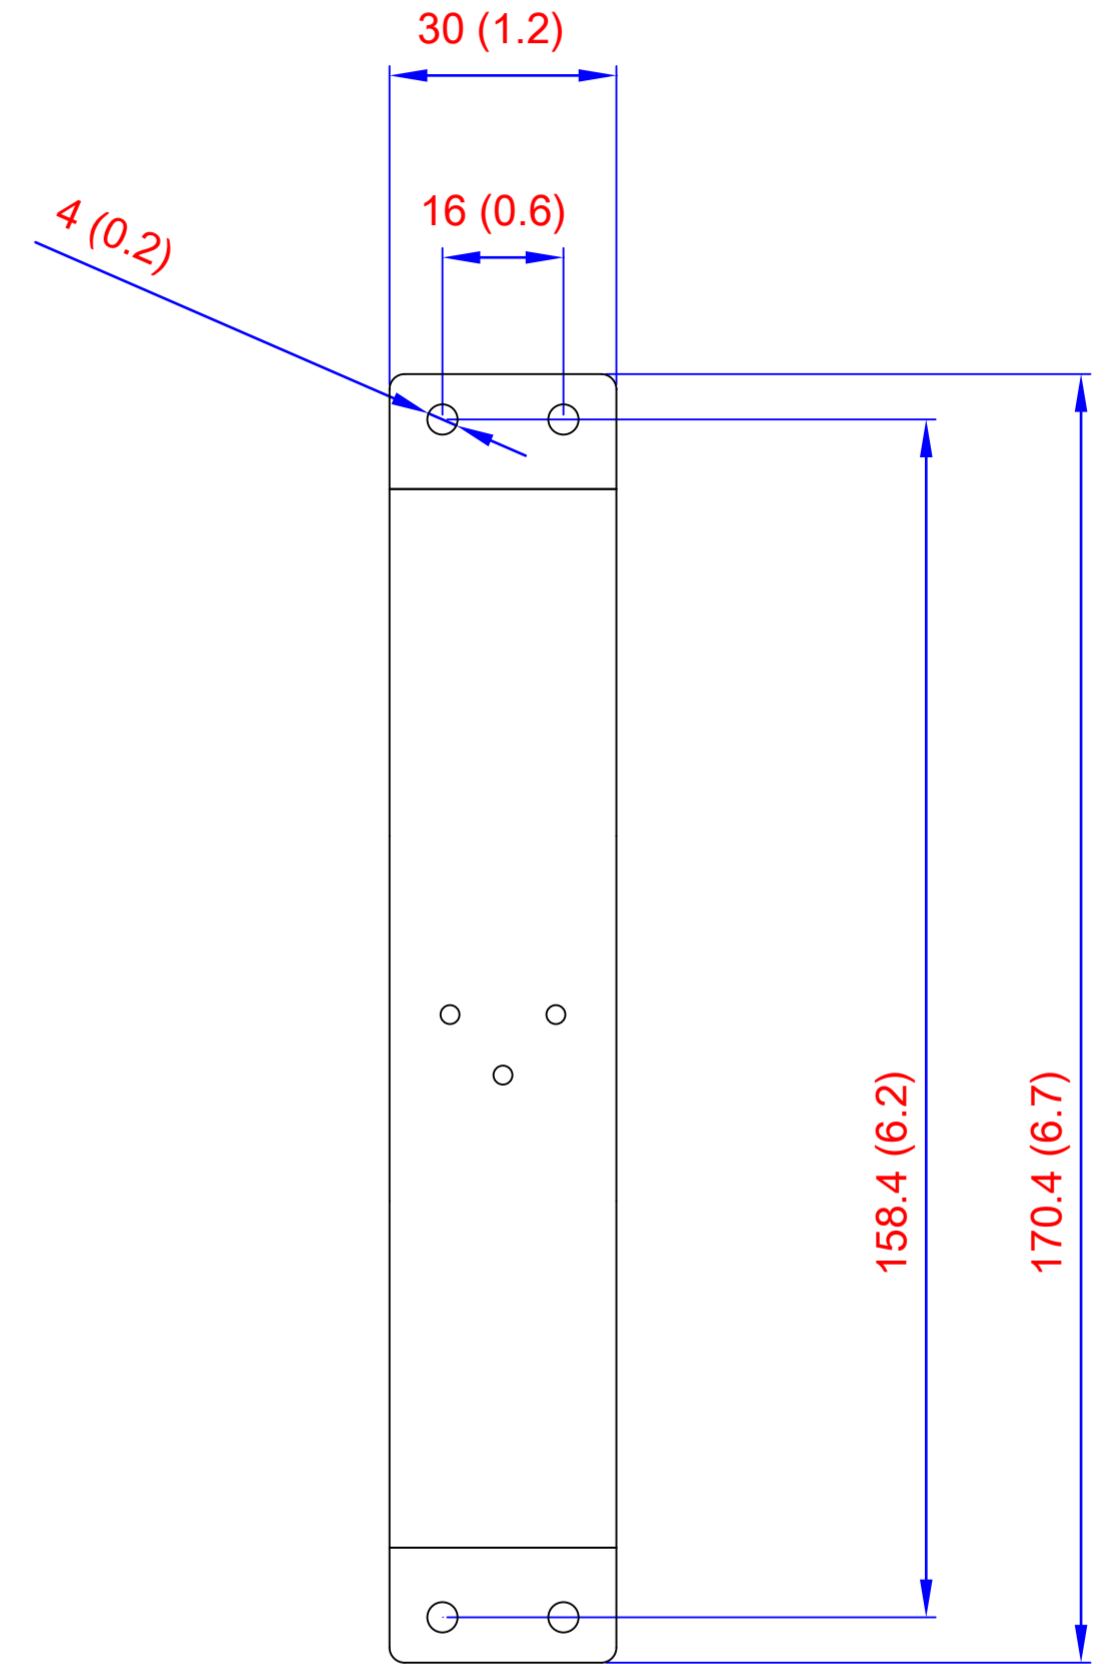

Wall Mount Kit

DIN Rail

Wall Mount

Unit: mm (inch)

Wall Mount Kit