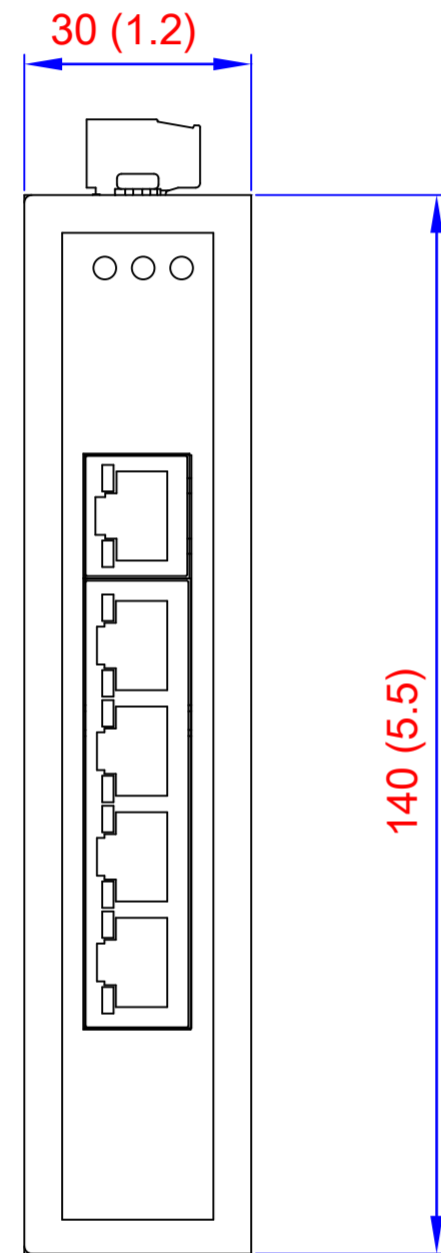

Wall Mount Kit

DIN Rail

Wall Mount

Unit: mm (inch)

Wall Mount Kit