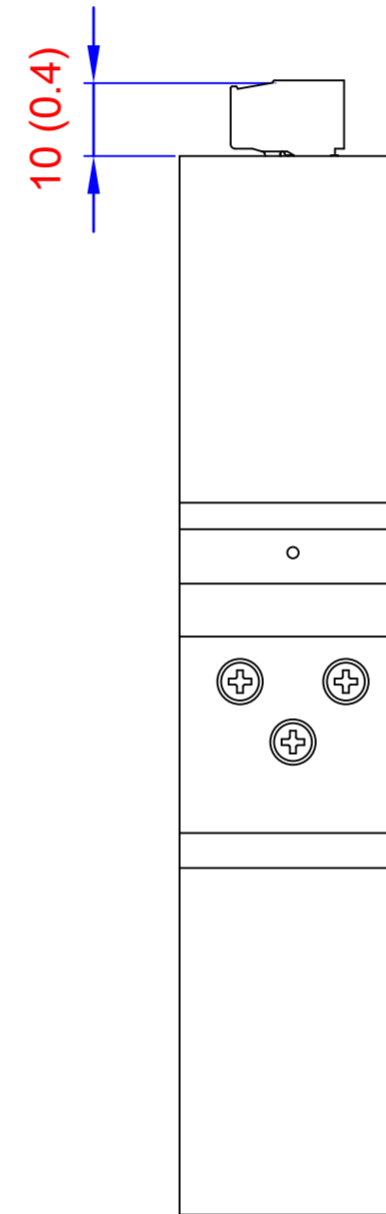

Wall Mount Kit

DIN Rail

Wall Mount

Unit: mm (inch)

Wall Mount Kit