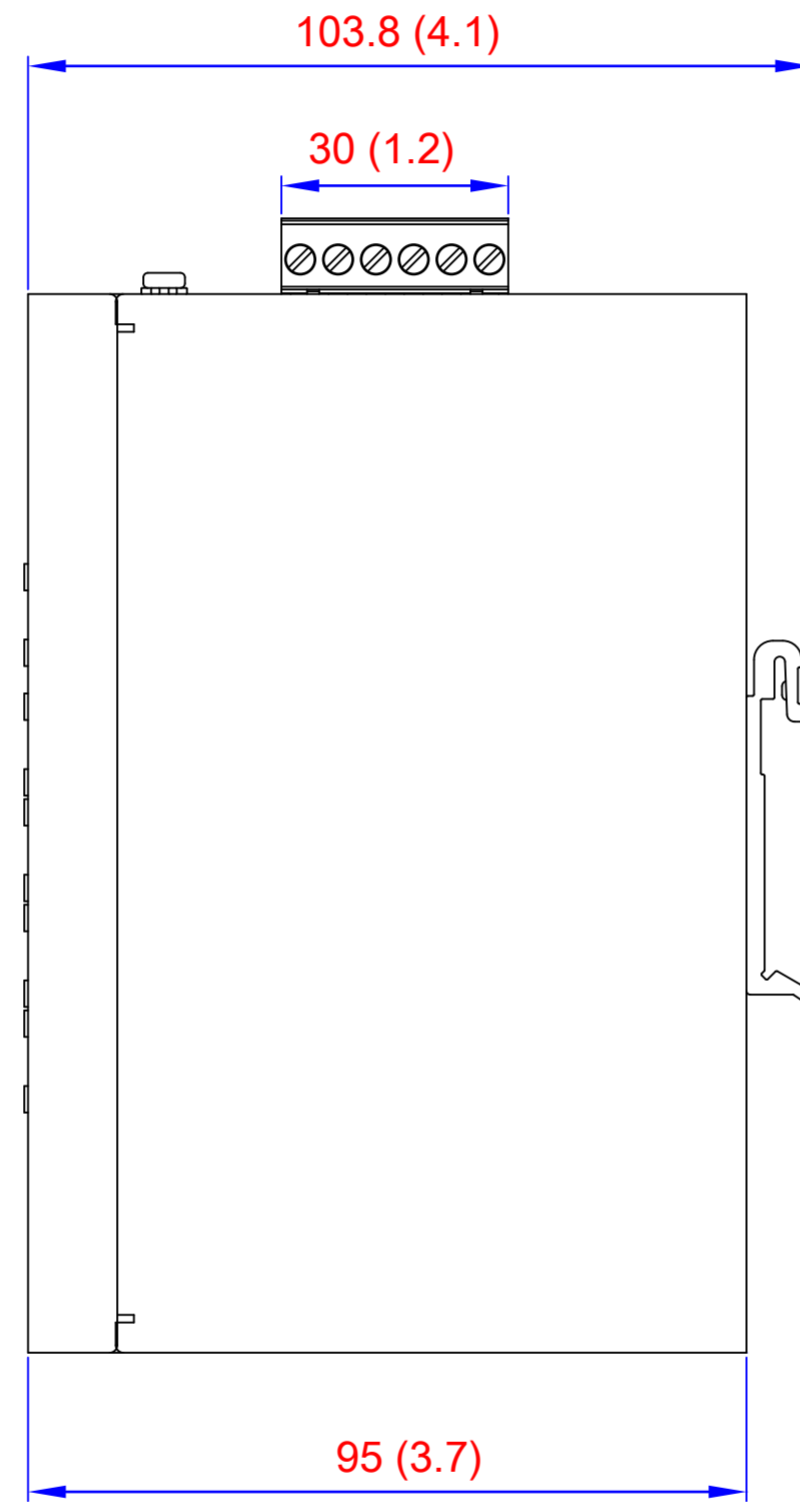

Wall Mount Kit

DIN Rail

Wall Mount

Unit: mm (inch)

Wall Mount Kit