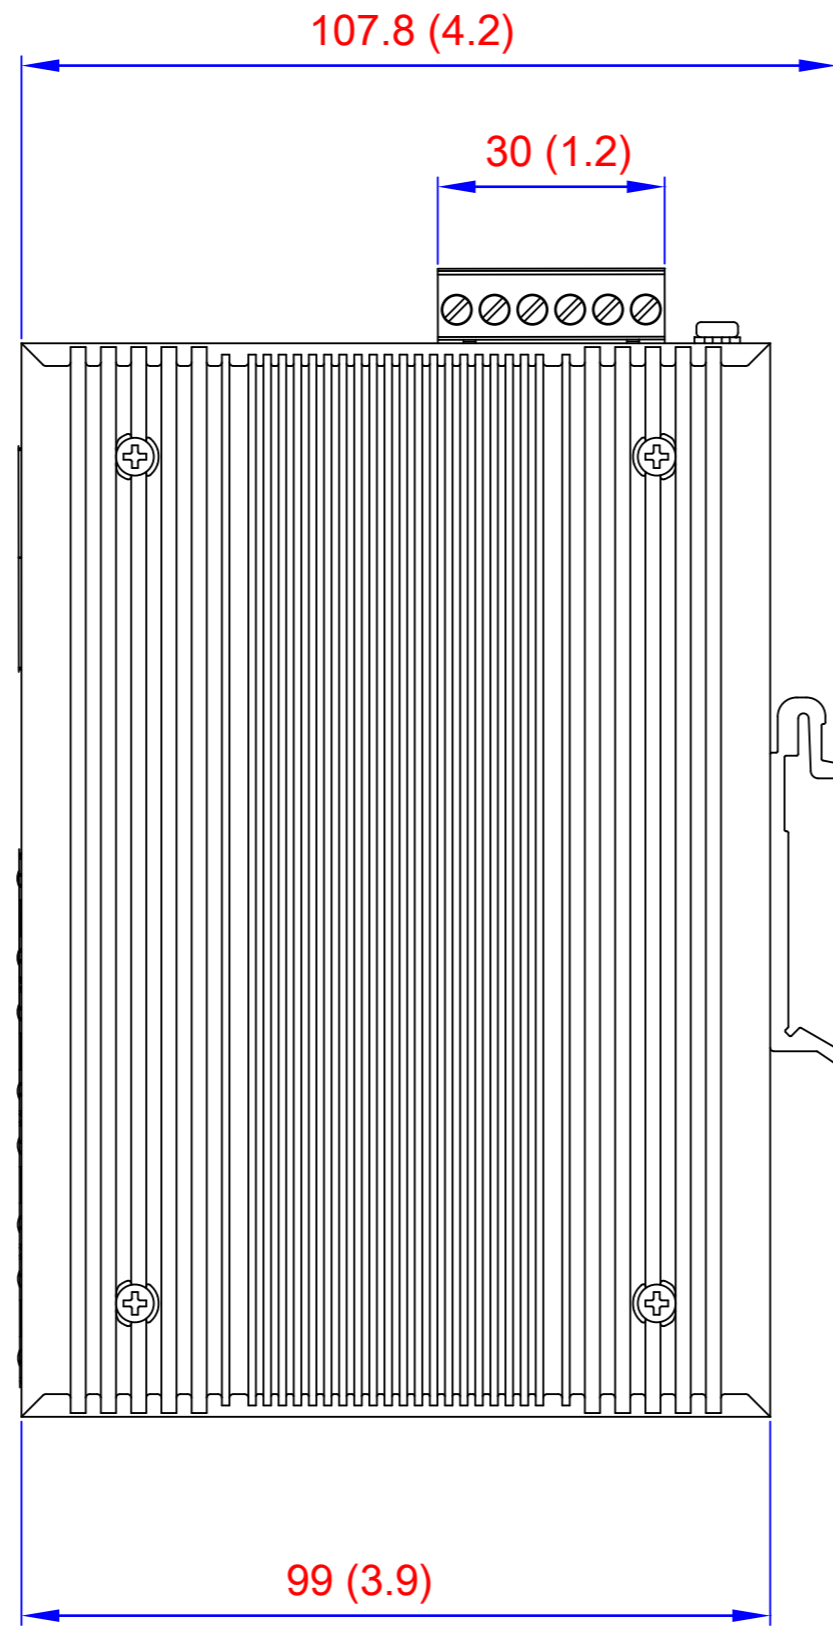

Unit: mm (inch)

DIN Rail

Wall Mount