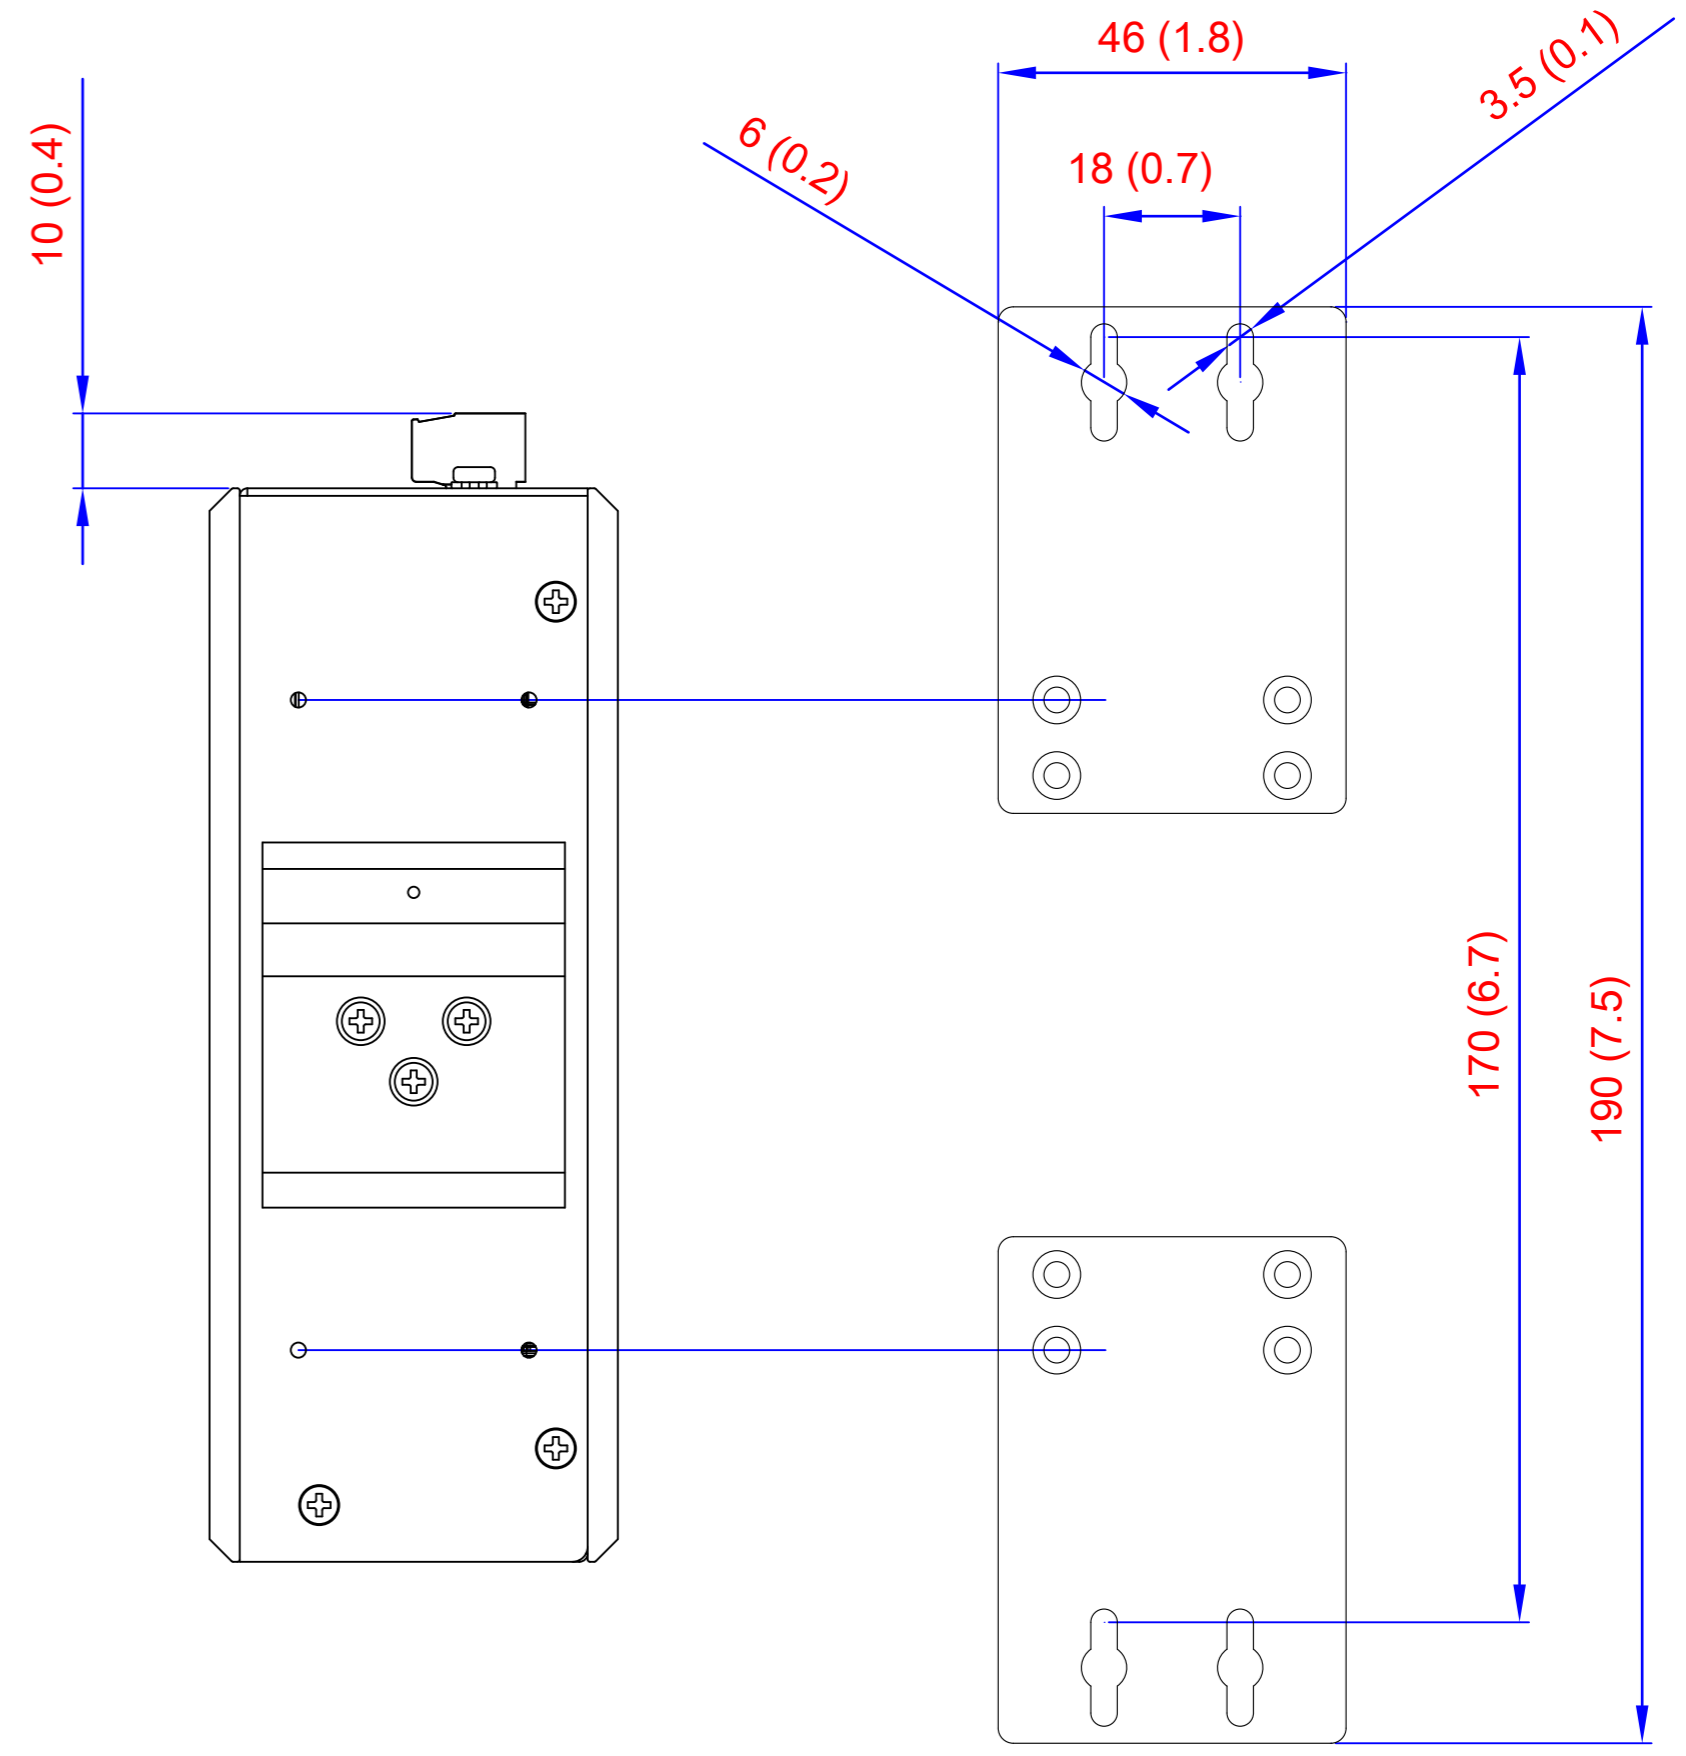

Unit: mm (inch)

DIN Rail

Wall Mount