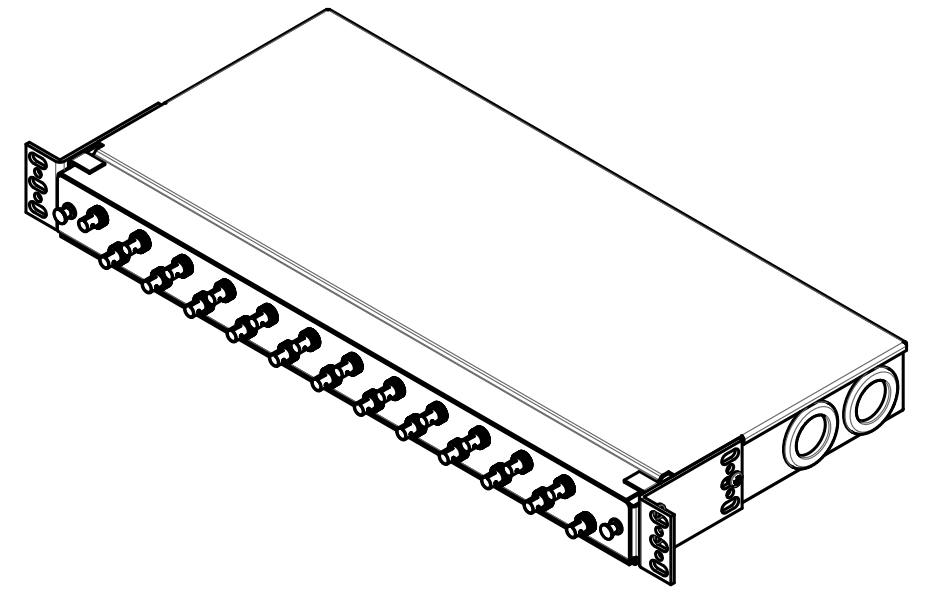

4

3

2

1

NOTES: UNLESS OTHERWISE SPECIFIED
 1. 24F ST ADAPTER CONFIGURATION SHOWN
 2. SEE SHEET 2 FOR CONFIGURATIONS

REV	Zone	DESCRIPTION	DATE	APPROVED
A		INITIAL RELEASE	08/27/2024	KG

TITLE
**HIGH-DENSITY 1RU FIBER PATCH
 PANEL**

FIBEROPTICLINK

SIZE	DWG NO.	REV.
B	AD-151	A
SCALE	WEIGHT	SHEET
1:4		1 of 2

4

3

2

1

D

D