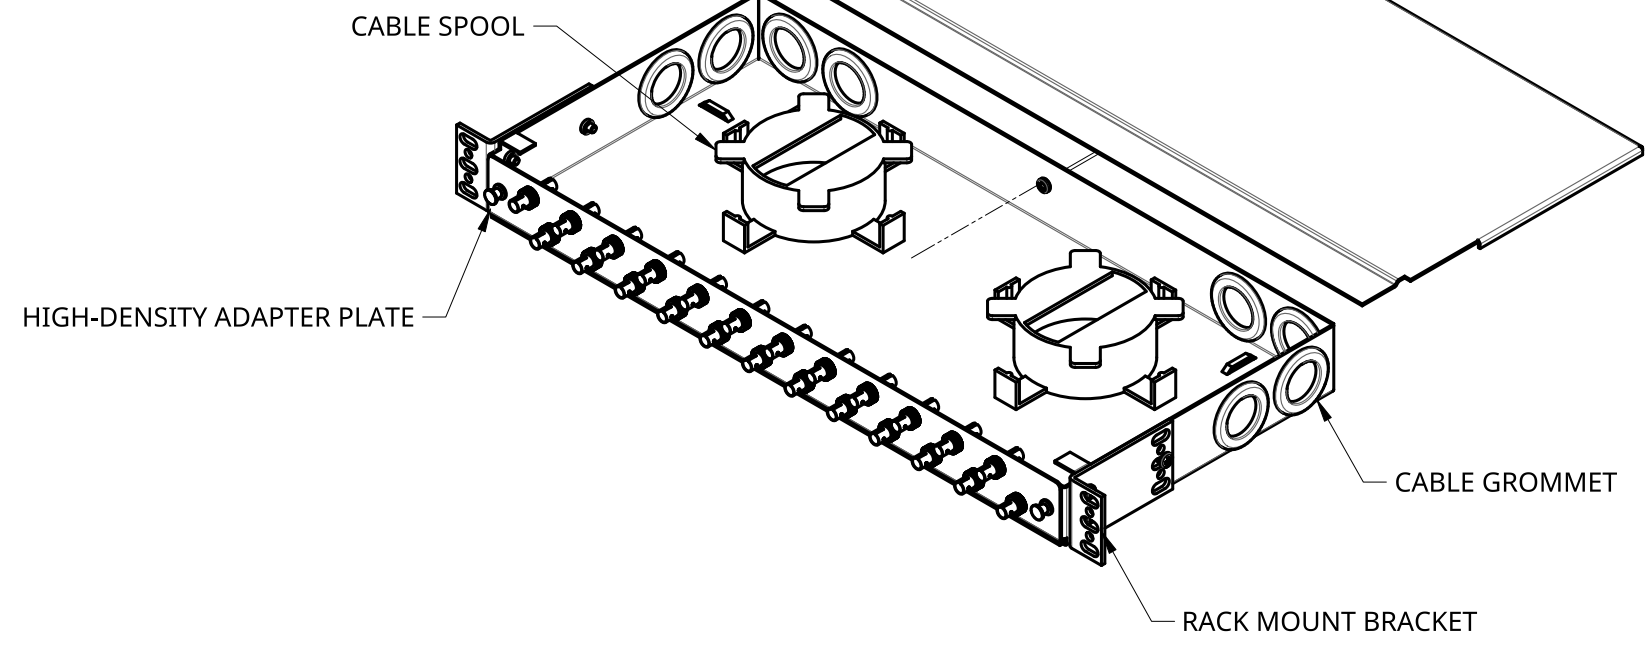

4

3

2

1

NOTES: UNLESS OTHERWISE SPECIFIED
 1. 24F ST ADAPTER CONFIGURATION SHOWN
 2. SEE SHEET 2 FOR CONFIGURATIONS

REV	Zone	DESCRIPTION	DATE	APPROVED
A		INITIAL RELEASE	08/27/2024	KG

TITLE
**HIGH-DENSITY 1RU FIBER PATCH
 PANEL**

FIBEROPTICLINK

SIZE	DWG NO.	REV.
B	AD-151	A
SCALE	WEIGHT	SHEET
1:4		1 of 2

4

3

2

1

D

D