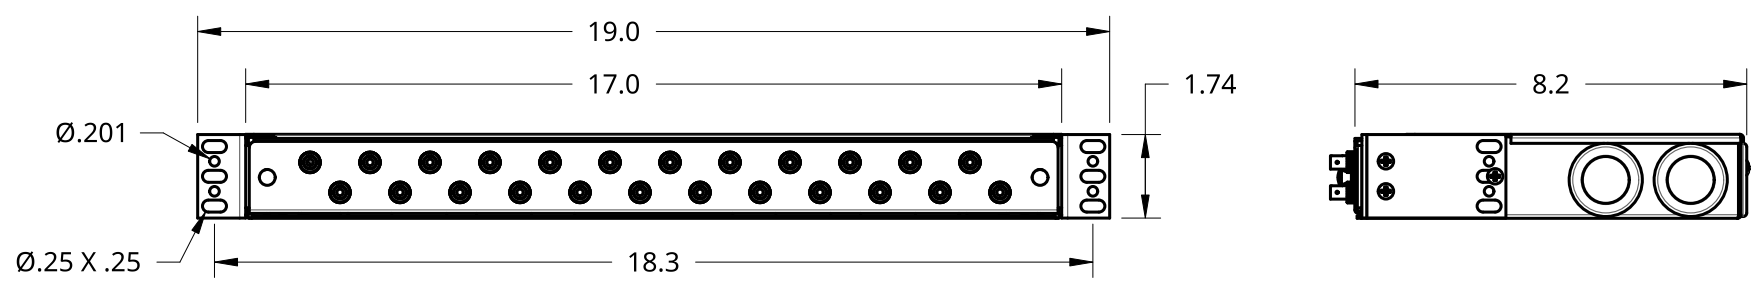

4

3

2

1

NOTES: UNLESS OTHERWISE SPECIFIED
 1. 24F ST ADAPTER CONFIGURATION SHOWN
 2. SEE SHEET 2 FOR CONFIGURATIONS

REV	Zone	DESCRIPTION	DATE	APPROVED
A		INITIAL RELEASE	08/27/2024	KG

TITLE
**HIGH-DENSITY 1RU FIBER PATCH
 PANEL**

FIBEROPTICLINK

SIZE	DWG NO.	REV.
B	AD-151	A
SCALE	WEIGHT	SHEET
1:4		1 of 2

4

3

2

1

D

D