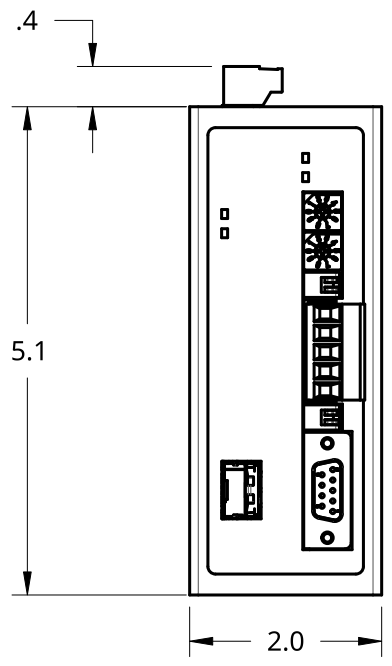

4

3

2

1

P/N	DESCRIPTION
FBX-SERIAL-1	SERIAL DATA FIBER OPTIC CONVERTER, RS-232/422/485, 1 SFP SLOT, POWERED BY 12-48VDC

REV	Zone	DESCRIPTION	DATE	APPROVED
A		INITIAL RELEASE	10/17/2024	KG

TITLE		UIO - SERIAL DATA FIBER OPTIC CONVERTER		
SIZE	DWG NO.	REV.		
B	AD-130	A		
SCALE	WEIGHT	SHEET		
1:2		1 of 1		