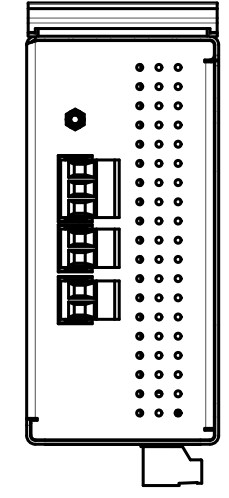

4

3

2

1

P/N	DESCRIPTION
FBX-SERIAL-1	SERIAL DATA FIBER OPTIC CONVERTER, RS-232/422/485, 1 SFP SLOT, POWERED BY 12-48VDC

REV	Zone	DESCRIPTION	DATE	APPROVED
A		INITIAL RELEASE	10/17/2024	KG

TITLE		UIO - SERIAL DATA FIBER OPTIC CONVERTER		
SIZE	DWG NO.	REV.		
B	AD-130	A		
SCALE	WEIGHT	SHEET		
1:2		1 of 1		