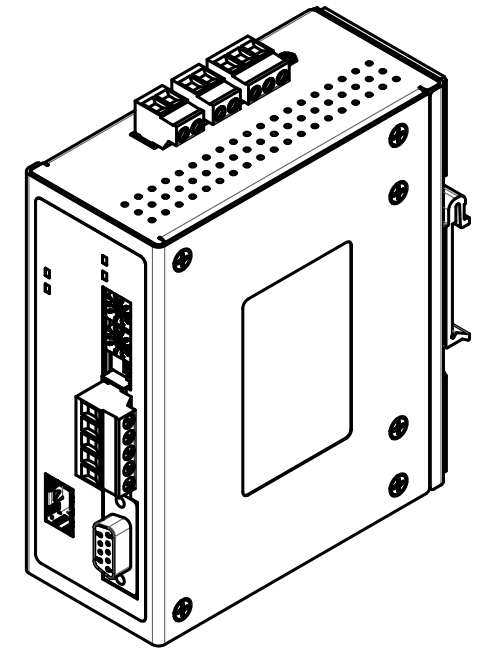

4

3

2

1

P/N	DESCRIPTION
FBX-SERIAL-1	SERIAL DATA FIBER OPTIC CONVERTER, RS-232/422/485, 1 SFP SLOT, POWERED BY 12-48VDC

REV	Zone	DESCRIPTION	DATE	APPROVED
A		INITIAL RELEASE	10/17/2024	KG

TITLE		UIO - SERIAL DATA FIBER OPTIC CONVERTER		
SIZE	DWG NO.	REV.		
B	AD-130	A		
SCALE	WEIGHT	SHEET		
1:2		1 of 1		