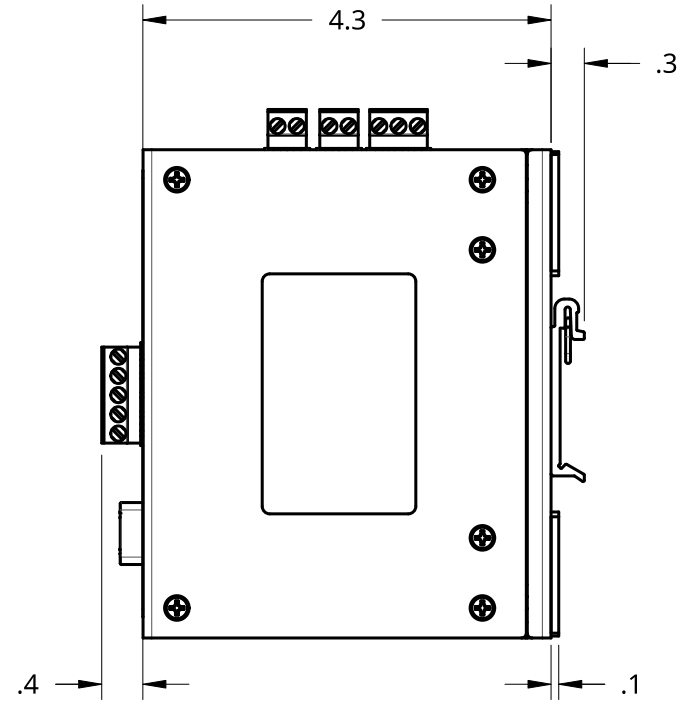

4

3

2

1

P/N	DESCRIPTION
FBX-SERIAL-1	SERIAL DATA FIBER OPTIC CONVERTER, RS-232/422/485, 1 SFP SLOT, POWERED BY 12-48VDC

REV	Zone	DESCRIPTION	DATE	APPROVED
A		INITIAL RELEASE	10/17/2024	KG

TITLE		UIO - SERIAL DATA FIBER OPTIC CONVERTER		
SIZE	DWG NO.	REV.		
B	AD-130	A		
SCALE	WEIGHT	SHEET		
1:2		1 of 1		